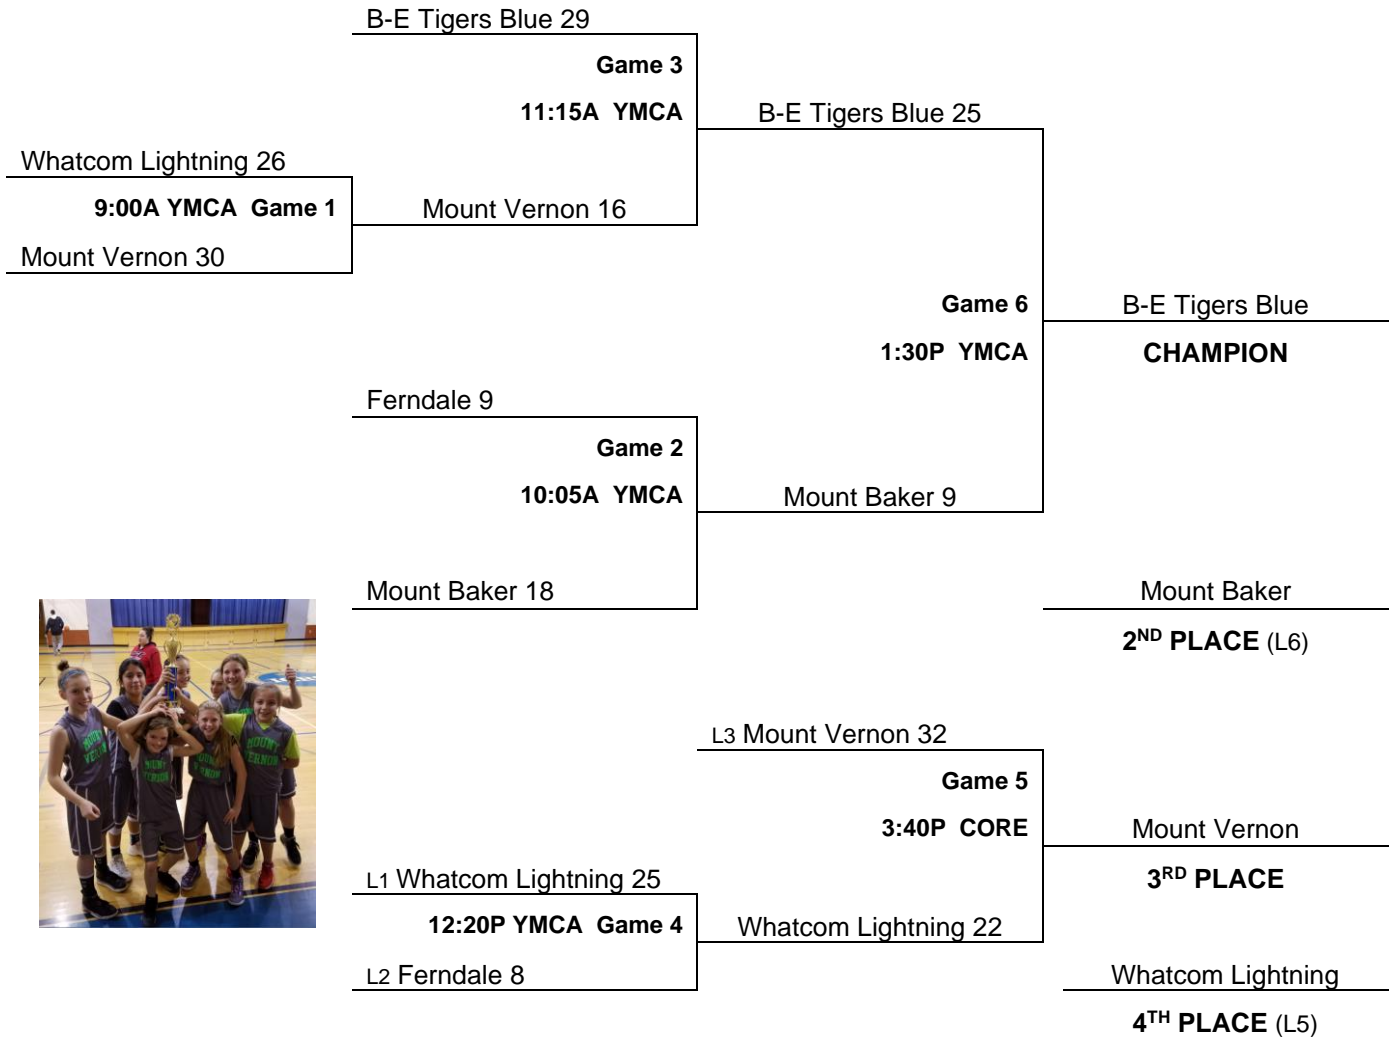

**2024 GIRLS S.W.I.S.H. BASKETBALL LEAGUE**  
**6<sup>th</sup> Grade “GOLD-WHIDBEY” Division Tournament – 5 Teams**

**SATURDAY, DECEMBER 14<sup>TH</sup>**

- ▶ Teams are seeded for the league tournament based on division record as of 11/30/24.
- ▶ Games to be played at the **Skagit Valley Family YMCA (YMCA)** in Mount Vernon & **CORE Community Center (CORE)** in Burlington.

Teams Seeded as of 11/30/24:

1. B-E Tigers Blue (Nault)
2. Mount Baker (Moceri)
3. Ferndale (Salhus)
4. Whatcom Lightning (Curry)
5. Mount Vernon Green (Veltri)